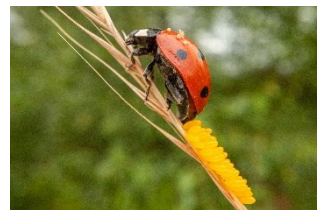

Title: 7-spot Ladybird

Latin: *Coccinella septempunctata*

Location: Former Rufford Colliery Site

A3 photographs listed alphabetically by title:

Title: Chalcid Wasp laying eggs into gall on oak tree

Latin: *Eurytomidae*

Location: Rainworth Heath